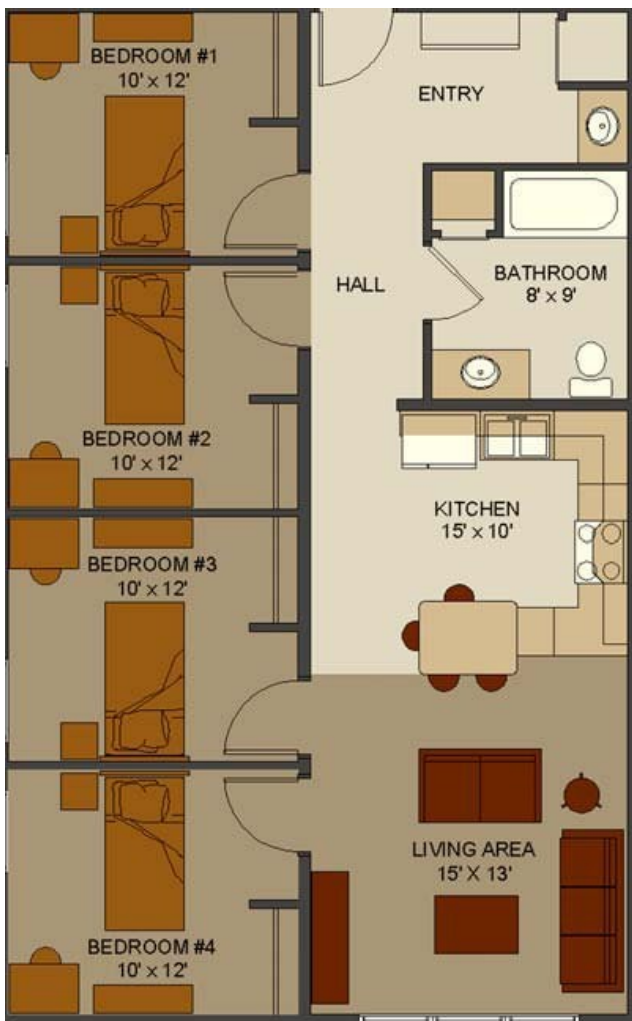

Glenwood Commons

is a privately owned and operated residence for students attending Wisconsin Indianhead Technical College - Rice Lake and the University of Wisconsin - Barron County. Located on South Street near both campuses, this facility offers 24 spacious apartments with four single bedrooms in each unit.

Floor Plan

Features

- On-Site Resident Assistant
- Study areas in hallways
- High efficiency water heater, washer/dryers & appliances
- Insulated interior walls for quiet rooms
- Heat included (geothermal heating system for ultimate efficiency)
- Off-street parking (included in rent)
- Free internet connection
- Glenwood Commons is a smoke free facility
- Roommates are assigned with priority given to students who wish to reside in the same suite. Co-ed suites are not available.

Amenities

- Four private bedrooms per apartment
- Cook top, microwave and refrigerator in each unit
- All bedrooms wired for phone and internet service
- Reduced CATV Cost
- Easy walking distance to both WITC and UW-Barron County
- Laundry facilities on the 2nd and 3rd floors
- Vending
- Key coded and intercom security system
- Furnished and unfurnished apartments available